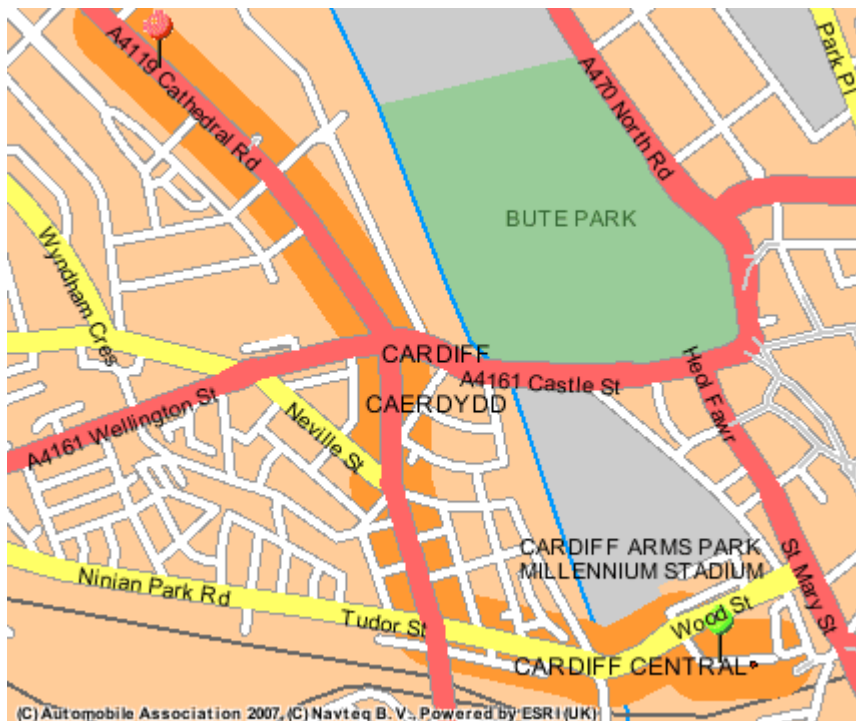

Directions to Cylch, 113, Cathedral Road, Cardiff CF11 9PH

By Car

Approaching from the Centre of Cardiff

Travel up Cathedral Road turn left into Plasturton Place (Beverley Pub is on the corner), and then first right down the lane & our garage/parking is opposite the 5th telegraph pole and a sign is on the wall of the garage.

There is a sign directing you to reception via the gate at the side of the building.

Approaching from Gabalfa Flyover/Llandaff

After Penhill Road becomes Cathedral Road go through the pedestrian traffic lights and take your next right (in front of the traffic bollards) into Sneyd Street and first left down the lane and & our garage/parking is opposite the 5th telegraph pole.

There is a sign directing you to reception via the gate at the side of the building.

If you have any difficulty the office number is 029 20649750.

By Foot from Cardiff Central Station

If you are traveling by foot please follow the map shown, from the green dot to the red dot. If you have any difficulty the office number is 029 20649750.